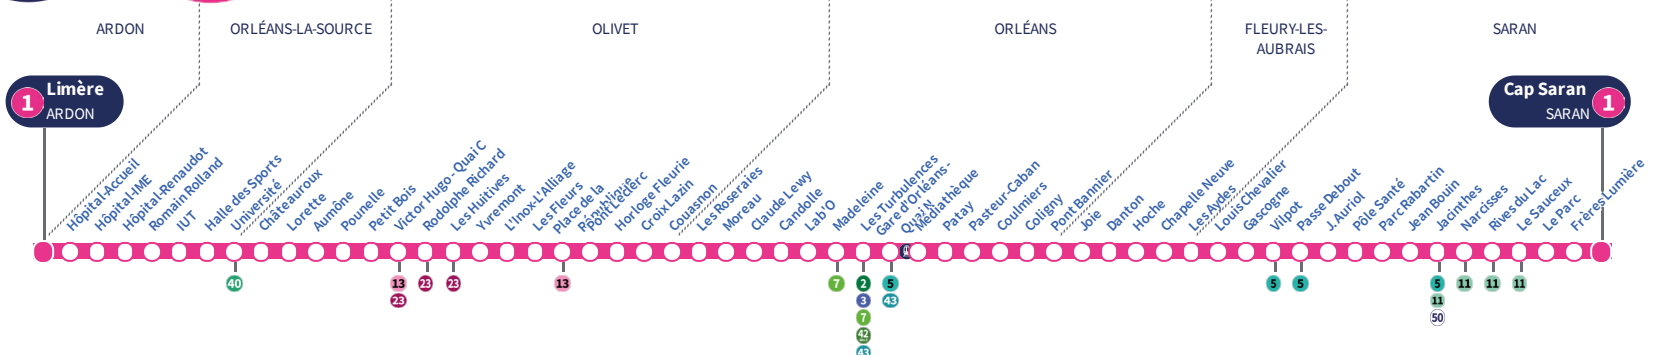

1

Direction Cap Saran SARAN

Du lundi au vendredi - semaine scolaire | Monday to Friday - during school week

Table with 17 columns (stops) and 17 rows (stops) showing arrival and departure times from Limère to Cap Saran during the school week.

Table with 17 columns (stops) and 17 rows (stops) showing arrival and departure times from Cap Saran to Limère during the school week. Includes a 'Toutes les 10 minutes' logo.

■ Circule uniquement le vendredi.

Table with 17 columns (stops) and 17 rows (stops) showing arrival and departure times from Cap Saran to Limère during school holidays. Includes a 'Toutes les 10 minutes' logo.

■ Circule uniquement le vendredi.

Table of departure times for Line 1 during the school week. Columns represent destination stops from Cap Saran to Limère. Rows represent departure times from Saran, Orléans, and Olivet.

Table of arrival times for Line 1 during the school week at the destination stops.