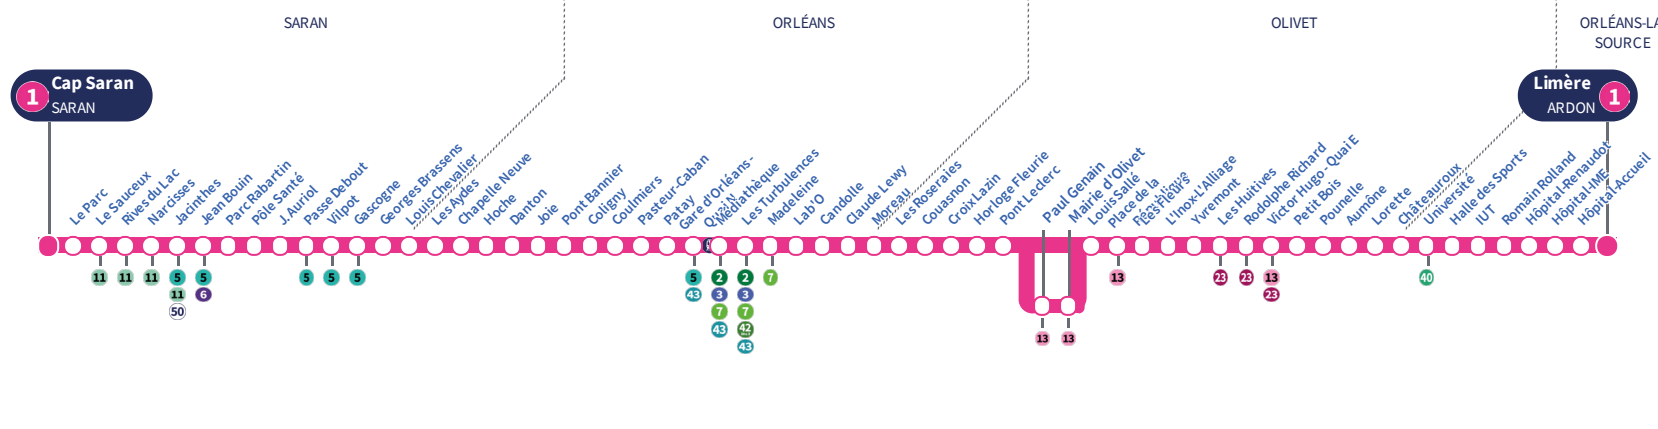

Logo for LIBÉREZ VOS MOBILITES TAO

Large graphic with a bus icon, the number '1', and the text 'HORAIRES TIMETABLE'.

du 4 sept. 2023 au 30 juin 2024

Direction **Limère** ARDON

Du lundi au vendredi - semaine scolaire | Monday to Friday - during school week

Table of departure times for Line 1 during the school week. Columns represent destination stops from Cap Saran to Limère. Rows represent departure times from Saran, Orléans, and Olivet.

Table of arrival times for Line 1 during the school week at the destination stops.

Table of departure times for Line 1 during school holidays. Columns represent destination stops. Rows represent departure times from Saran, Orléans, and Olivet.

Table of arrival times for Line 1 during school holidays at the destination stops.

Table of arrival times for Line 1 on Saturdays at the destination stops.

Dimanche - jour férié | Sunday - public holiday

Table of departure times for Line 1 on public holidays (Sundays). Columns represent destination stops. Rows represent departure times from Saran, Orléans, and Olivet.